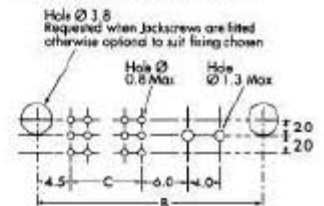

No. of Ways	A	B	C	Without Jackscrews Gold/Tin	With Jackscrews Gold/Tin
6+2	31.1	25.0	2.0	M80-7120622	M80-7100622
15+2	37.1	31.0	8.0	M80-7121522	M80-7101522
24+2	43.1	37.0	14.0	M80-7122422	M80-7102422
30+2	47.1	41.0	18.0	M80-7123022	M80-7103022
42+2	55.1	47.0	26.0	M80-7124222	M80-7104222

No. of Ways	A	B	C	Without Jackscrews Gold	With Jackscrews Gold
27	31.1	25.0	16.0	M80-7072705	M80-7042705
36	37.1	31.0	22.0	M80-7073605	M80-7043605
45	43.1	37.0	28.0	M80-7074505	M80-7044505
51	47.1	41.0	32.0	M80-7075105	M80-7045105
63	55.1	49.0	40.0	M80-7076305	M80-7046305

No. of Ways	A	B	C	Without Jackscrews Gold	With Jackscrews Gold
6+2	31.1	25.0	2.0	M80-7170605	M80-7140605
15+2	37.1	31.0	8.0	M80-7171505	M80-7141505
24+2	43.1	37.0	14.0	M80-7172405	M80-7142405
30+2	47.1	41.0	18.0	M80-7173005	M80-7143005
42+2	55.1	47.0	26.0	M80-7174205	M80-7144205

MALE VERTICAL PC TAIL

Recommended PC Board Patterns
M80-700 Series M80-702 Series

MALE VERTICAL PC TAIL WITH POWER CONTACTS

Recommended PC Board Patterns
M80-710 Series M80-712 Series

FEMALE VERTICAL PC TAIL