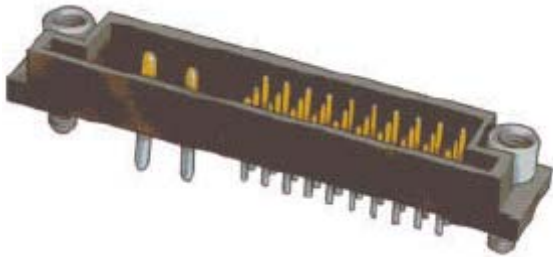

Phoenix Electronics Distribution Ltd.

Castlehill Industrial Estate

Carlisle ML8 5UF

Tel 01555 751566 Fax 01555 751562

Datamate
3-Row Connectors
PC Tail

2mm PITCH

No. of Ways	A	B	C	Without Jackscrews Gold/Tin	With Jackscrews Gold/Tin
27	31.1	25.0	16.0	M80-7022722	M80-7002722
36	37.1	31.0	22.0	M80-7023622	M80-7003622
45	43.1	37.0	28.0	M80-7024522	M80-7004522
51	47.1	41.0	32.0	M80-7025122	M80-7005122
63	55.1	49.0	40.0	M80-7026322	M80-7006322

No. of Ways	A	B	C	Without Jackscrews Gold/Tin	With Jackscrews Gold/Tin
6+2	31.1	25.0	2.0	M80-7120622	M80-7100622
15+2	37.1	31.0	8.0	M80-7121522	M80-7101522
24+2	43.1	37.0	14.0	M80-7122422	M80-7102422
30+2	47.1	41.0	18.0	M80-7123022	M80-7103022
42+2	55.1	47.0	26.0	M80-7124222	M80-7104222

No. of Ways	A	B	C	Without Jackscrews Gold	With Jackscrews Gold
27	31.1	25.0	16.0	M80-7072705	M80-7042705
36	37.1	31.0	22.0	M80-7073605	M80-7043605
45	43.1	37.0	28.0	M80-7074505	M80-7044505
51	47.1	41.0	32.0	M80-7075105	M80-7045105
63	55.1	49.0	40.0	M80-7076305	M80-7046305

No. of Ways	A	B	C	Without Jackscrews Gold	With Jackscrews Gold
6+2	31.1	25.0	2.0	M80-7170605	M80-7140605
15+2	37.1	31.0	8.0	M80-7171505	M80-7141505
24+2	43.1	37.0	14.0	M80-7172405	M80-7142405
30+2	47.1	41.0	18.0	M80-7173005	M80-7143005
42+2	55.1	47.0	26.0	M80-7174205	M80-7144205