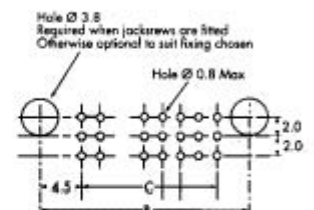

Recommended PC Board Patterns
M80-707 Series M80-704 Series