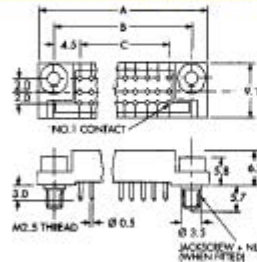

MALE VERTICAL PC TAIL