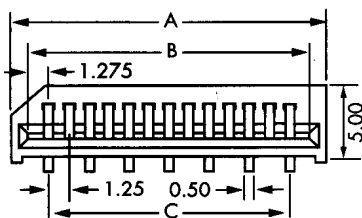

Phoenix Electronics Distribution Ltd.

Castlehill Industrial Estate

Carlisle ML8 5UF

Tel 01555 751566 Fax 01555 751562

FPC CONNECTORS 1.25mm Pitch

- Low insertion force.
- 3 to 36 ways.
- Vertical and horizontal.
- Low profile design for closer packaging densities.
- Staggered tails with retention feature.

VERTICAL

Recommended PC Board Pattern

No. of Ways	A	B	C	Order Code Tin
3	7.15	5.05	3.75	F25-3000306
4	8.40	6.30	5.00	F25-3000406
5	9.65	7.35	6.25	F25-3000506
6	10.90	8.80	7.50	F25-3000606
7	12.15	10.05	8.75	F25-3000706
8	13.40	11.30	10.00	F25-3000806
9	14.65	12.55	11.25	F25-3000906
10	15.90	13.80	12.50	F25-3001006
11	17.15	15.50	13.75	F25-3001106
12	18.40	16.30	15.00	F25-3001206
13	19.65	17.55	16.25	F25-3001306
14	20.90	11.80	17.50	F25-3001406
15	22.15	20.05	18.75	F25-3001506
16	23.40	21.30	20.00	F25-3001606
17	24.65	22.55	21.25	F25-3001706
18	25.90	23.80	22.50	F25-3001806
19	27.15	25.05	23.75	F25-3001906
20	28.40	26.30	25.00	F25-3002006
21	29.65	27.55	26.25	F25-3002106
22	30.90	28.80	27.50	F25-3002206
23	32.15	30.05	28.75	F25-3002306
24	33.40	31.30	30.00	F25-3002406
25	34.65	32.55	31.25	F25-3002506
26	35.90	33.80	32.50	F25-3002606
27	37.15	35.05	33.75	F25-3002706
28	38.40	36.30	35.00	F25-3002806
29	39.65	37.55	36.25	F25-3002906
30	40.90	38.80	37.50	F25-3003006
31	42.15	40.05	38.75	F25-3003106
32	43.40	41.30	40.00	F25-3003206
33	44.65	42.55	41.25	F25-3003306
34	45.90	43.80	42.50	F25-3003406
35	47.15	45.05	43.75	F25-3003506
36	48.40	46.30	45.00	F25-3003606